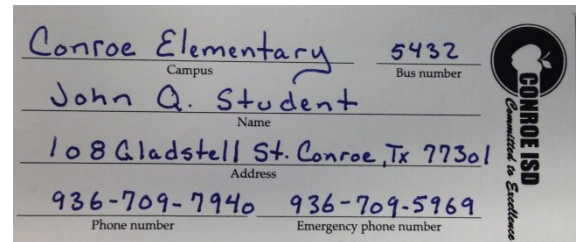

The bag tag program is to help our drivers to make sure that our Pre-Kinder and Kindergarten students are connected with a parents at drop off. Contact your campus for more information.

* Look for the Tag!

New Backpack Tag program for identifying Pre-K and Kinder bus riders.

Pre-K and Kinder have White lettering on Red background. Red = Stop and look for Parent!

Every Tag has a bar code and name on the front and critical information on the back

1st Grade has Black lettering on Yellow background. Yellow = May proceed without Parent.