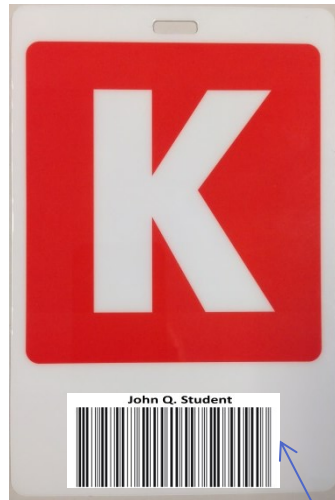

The bag tag program is to help our drivers to make sure that our Pre-Kinder and Kindergarten students are connected with a parents at drop off. Contact your campus for more information.

* Look for the Tag!

New Backpack Tag program for identifying Pre-K and Kinder bus riders.

Pre-K and Kinder have White lettering on Red background. Red = Stop and look for Parent!

Every Tag has a bar code and name on the front and critical information on the back

1st Grade has Black lettering on Yellow background. Yellow = May proceed without Parent.